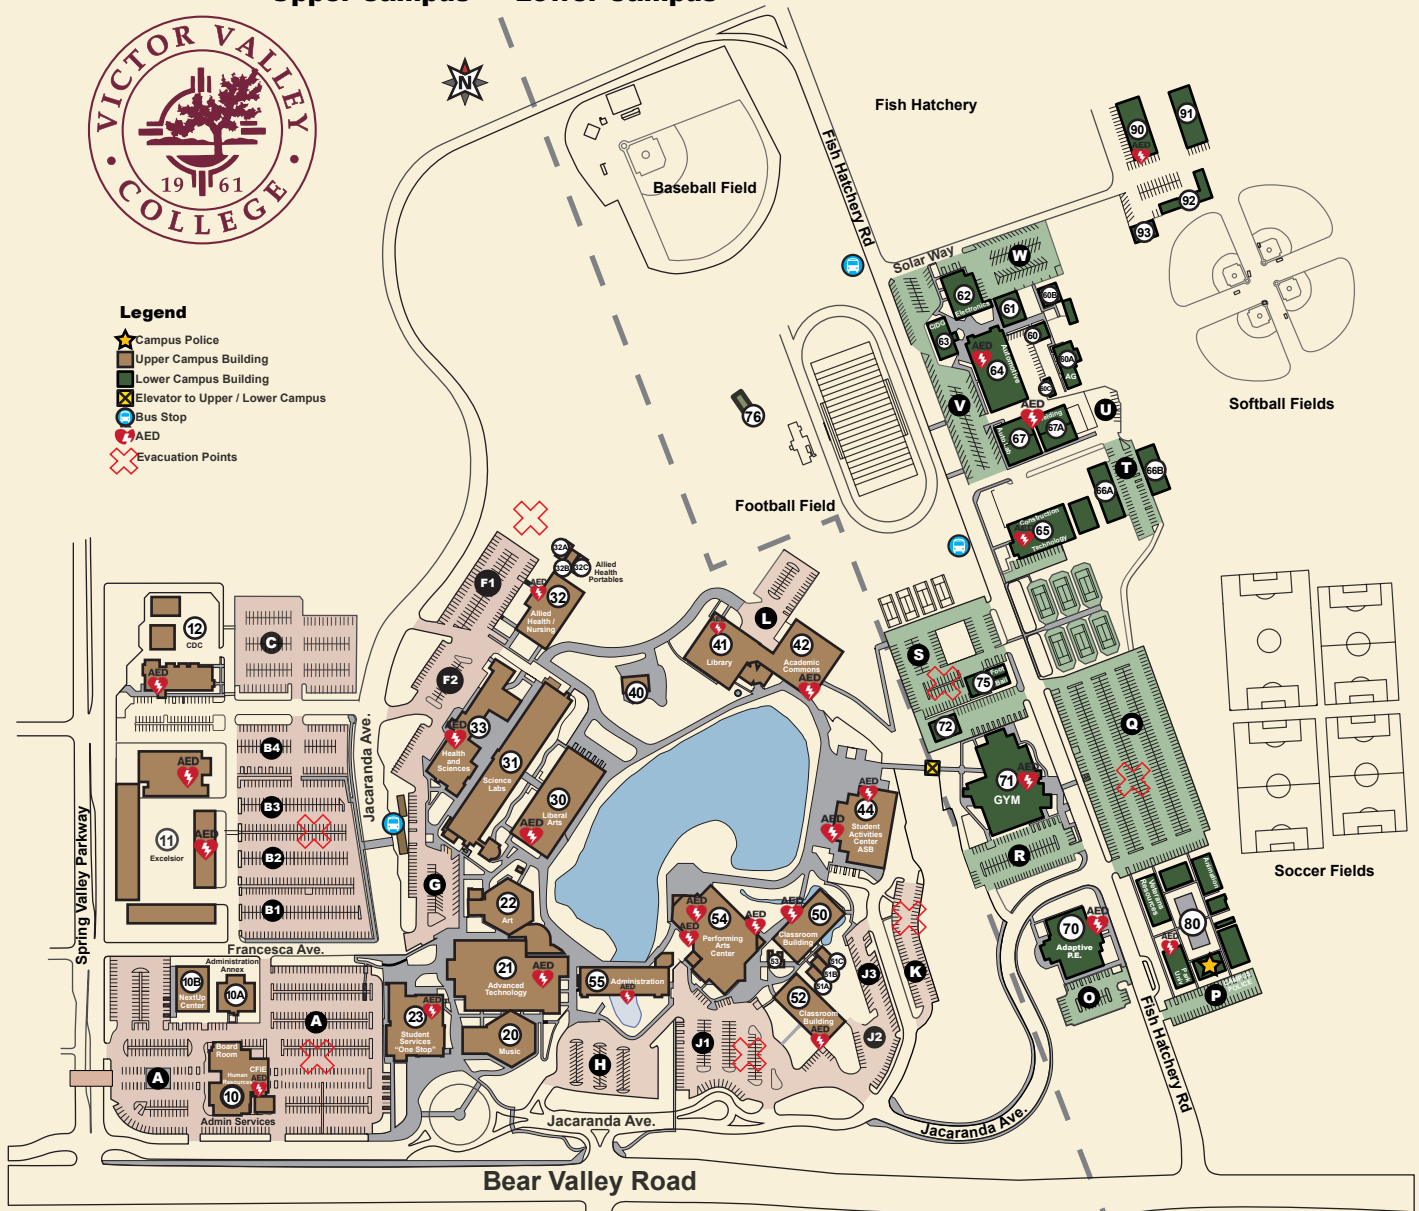

Upper Campus Lower Campus

Legend

- Campus Police
- Upper Campus Building
- Lower Campus Building
- Elevator to Upper / Lower Campus
- Bus Stop
- AED
- Evacuation Points

Upper Campus Lower Campus

Campus Buildings & Services

Counseling	23
Dance Studio	70
Desert Rock Café	44
Digital Animation Lab	80
Electronics Lab	62
Excelsior Education Center	11
Extended Opportunity Program & Services (EOPS)	23
Facilities Construction	10
Financial Aid	23
Farmers Market parking Lot Q	Q
Fiscal Services	10A
Food Court	44
Football Offices	75
Grounds	76
Gym / Athletics	71
Health & Sciences (Dr. Prem Reddy Bldg.)	33
Help Desk	21
Human Resources	10
Information Technology Services	21
Institutional Research	10
Instructional Media Services (IMS)	52
Kinesiology Classrooms	72
Liberal Arts	30
Library / Learning Resource Center	41
Lower Portable Classrooms	66
M & O Auto	90
M & O Shop	92
Maintenance Offices	93
Math Success Center	21
Music	20

Next Up Center	10B
Payroll	10A
Performing Arts Center	54
Planetarium	31
Police (Campus)	80
Phi Theta Kappa Honor Society	44
Printshop	41
Public Information Office	44
RamPage Office	54
Restaurant Management	44
Science Building	31
Sewing Classes	66
Student Activities Center	44
Student Employment	23
Student Services Center "ONE-STOP"	23
Superintendent / President	55
Technology Center	21
Theatre Arts (TA)	54
Tutoring	21
Upper Portable Classrooms	51A-C
Veterans Resource Center (Rms 1-2)	80
VVC District Foundation	10
Warehouse	91
Welding Lab	67
Writing Center	21